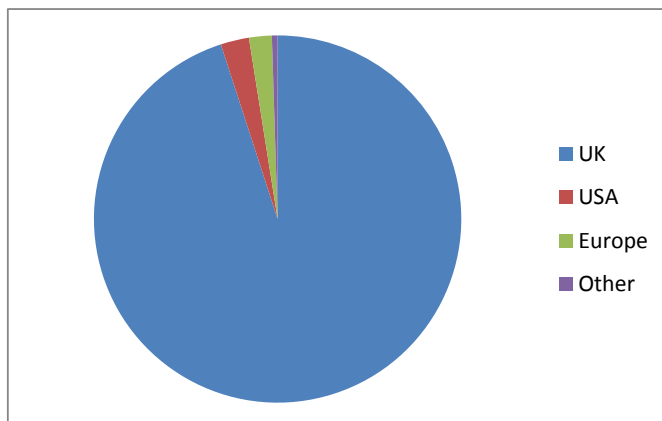

Annual Review statistics 2013 - www.scamsbs.gov.uk

Hits	
External	446,000
Internal *	26,000
Total	472,000

* Best estimate

Device type	
Desktop	77%
Tablet (iPad/iPhone)	11%
Mobile	10%
Other	2%

Visitor origin	
UK	95%
USA	2.50%
Europe	2%
Other	0.50%

UK Visitor origin	
Cambridge	54%
London	24%
Norwich	11%
Peterborough	2%
Ipswich	2%
Oxford	2%
Northampton	1%
Milton Keynes	1%
Other	3%

Operating system	
Windows	66%
iOS	17%
Macintosh	9%
Android	5%
Linux	1%
Other	2%