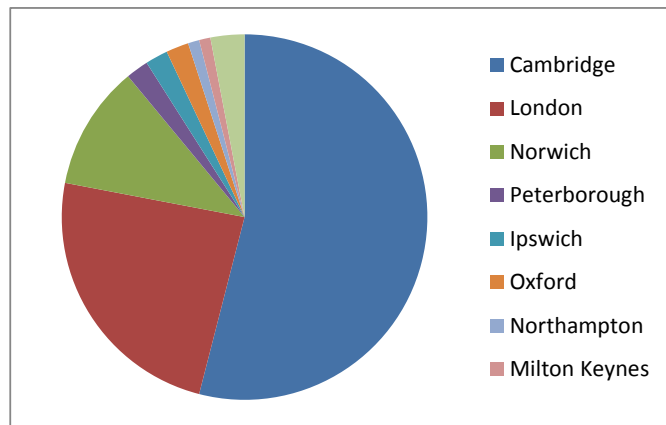

Annual Review statistics 2013 - www.scamsbs.gov.uk

Hits	
External	446,000
Internal *	26,000
Total	472,000

* Best estimate

Device type	
Desktop	77%
Tablet (iPad/iPhone)	11%
Mobile	10%
Other	2%

Visitor origin	
UK	95%
USA	2.50%
Europe	2%
Other	0.50%

UK Visitor origin	
Cambridge	54%
London	24%
Norwich	11%
Peterborough	2%
Ipswich	2%
Oxford	2%
Northampton	1%
Milton Keynes	1%
Other	3%

Operating system	
Windows	66%
iOS	17%
Macintosh	9%
Android	5%
Linux	1%
Other	2%

Browser type	
Internet Explorer	42%
Safari	23%
Chrome	19%
Firefox	13%
Android	3%