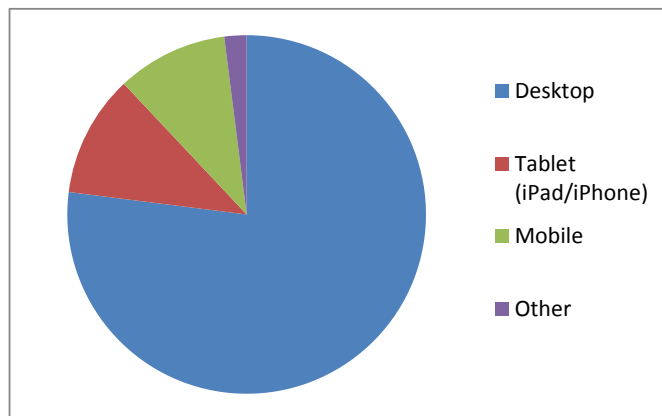

Annual Review statistics 2013 - www.scamsbs.gov.uk

Hits	
External	446,000
Internal *	26,000
Total	472,000

* Best estimate

Device type	
Desktop	77%
Tablet (iPad/iPhone)	11%
Mobile	10%
Other	2%

Visitor origin	
UK	95%
USA	2.50%
Europe	2%
Other	0.50%