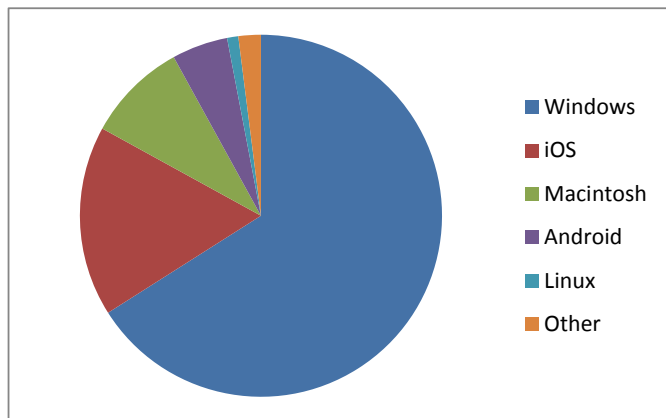

Annual Review statistics 2013 - www.scamsbs.gov.uk

Hits	
External	446,000
Internal *	26,000
Total	472,000

* Best estimate

Device type	
Desktop	77%
Tablet (iPad/iPhone)	11%
Mobile	10%
Other	2%

Visitor origin	
UK	95%
USA	2.50%
Europe	2%
Other	0.50%

UK Visitor origin	
Cambridge	54%
London	24%
Norwich	11%
Peterborough	2%
Ipswich	2%
Oxford	2%
Northampton	1%
Milton Keynes	1%
Other	3%

Operating system	
Windows	66%
iOS	17%
Macintosh	9%
Android	5%
Linux	1%
Other	2%

Browser type	
Internet Explorer	42%
Safari	23%
Chrome	19%
Firefox	13%
Android	3%