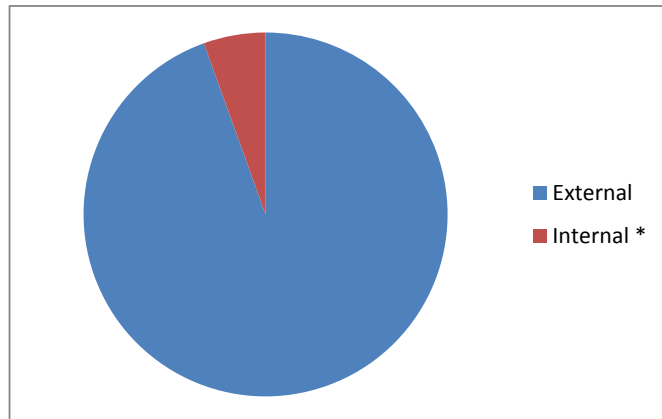

Annual Review statistics 2013 - www.scamsbs.gov.uk

Hits	
External	446,000
Internal *	26,000
Total	472,000

* Best estimate

Device type	
Desktop	77%
Tablet (iPad/iPhone)	11%
Mobile	10%
Other	2%

Visitor origin	
UK	95%
USA	2.50%
Europe	2%
Other	0.50%